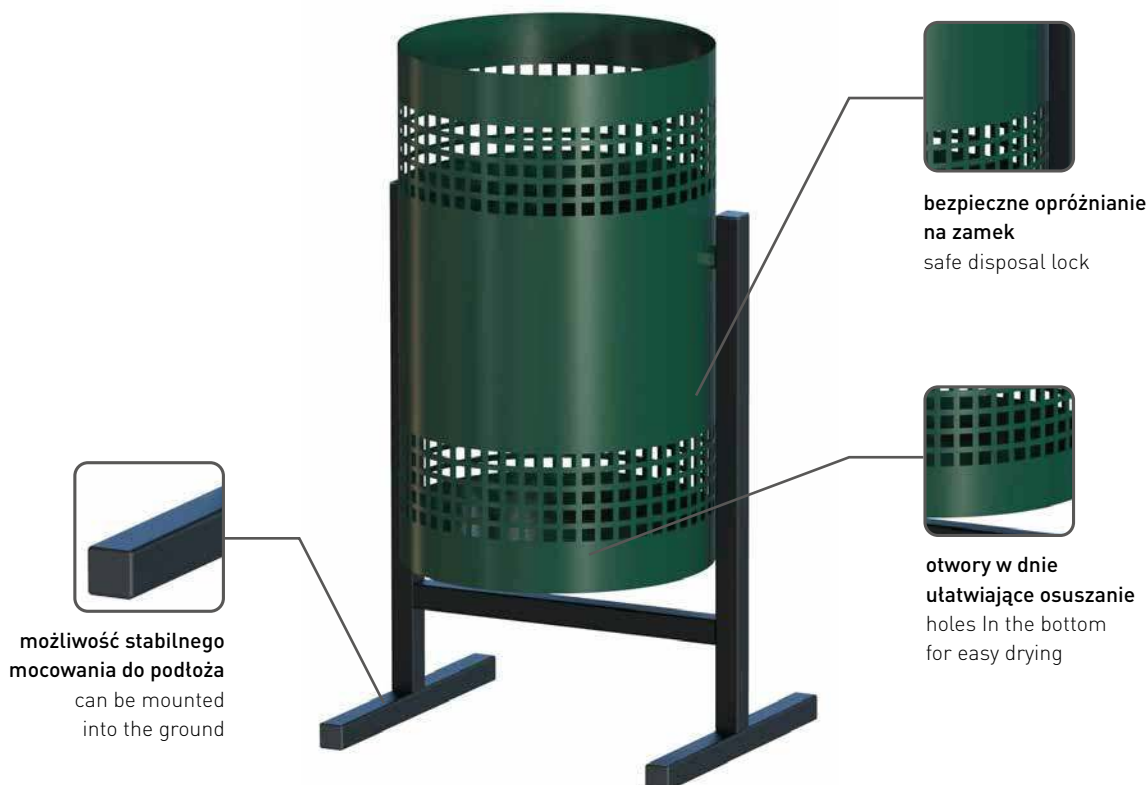

MARKUS

kosz parkowy
park bin

MADE
IN
POLAND

kolor / color		gwarancja / warranty	
GS	czarny / black RAL 9005 zielony / green RAL 6005	2 lata / 2 yrs	121
GS	czarny / black RAL 9005	2 lata / 2 yrs	121A
dane techniczne / specification			
kg	waga / weight	[kg]	3.72
↔	średnica / diameter	[cm]	30
↔	długość / length	[cm]	
↑↓	wysokość / height	[cm]	55